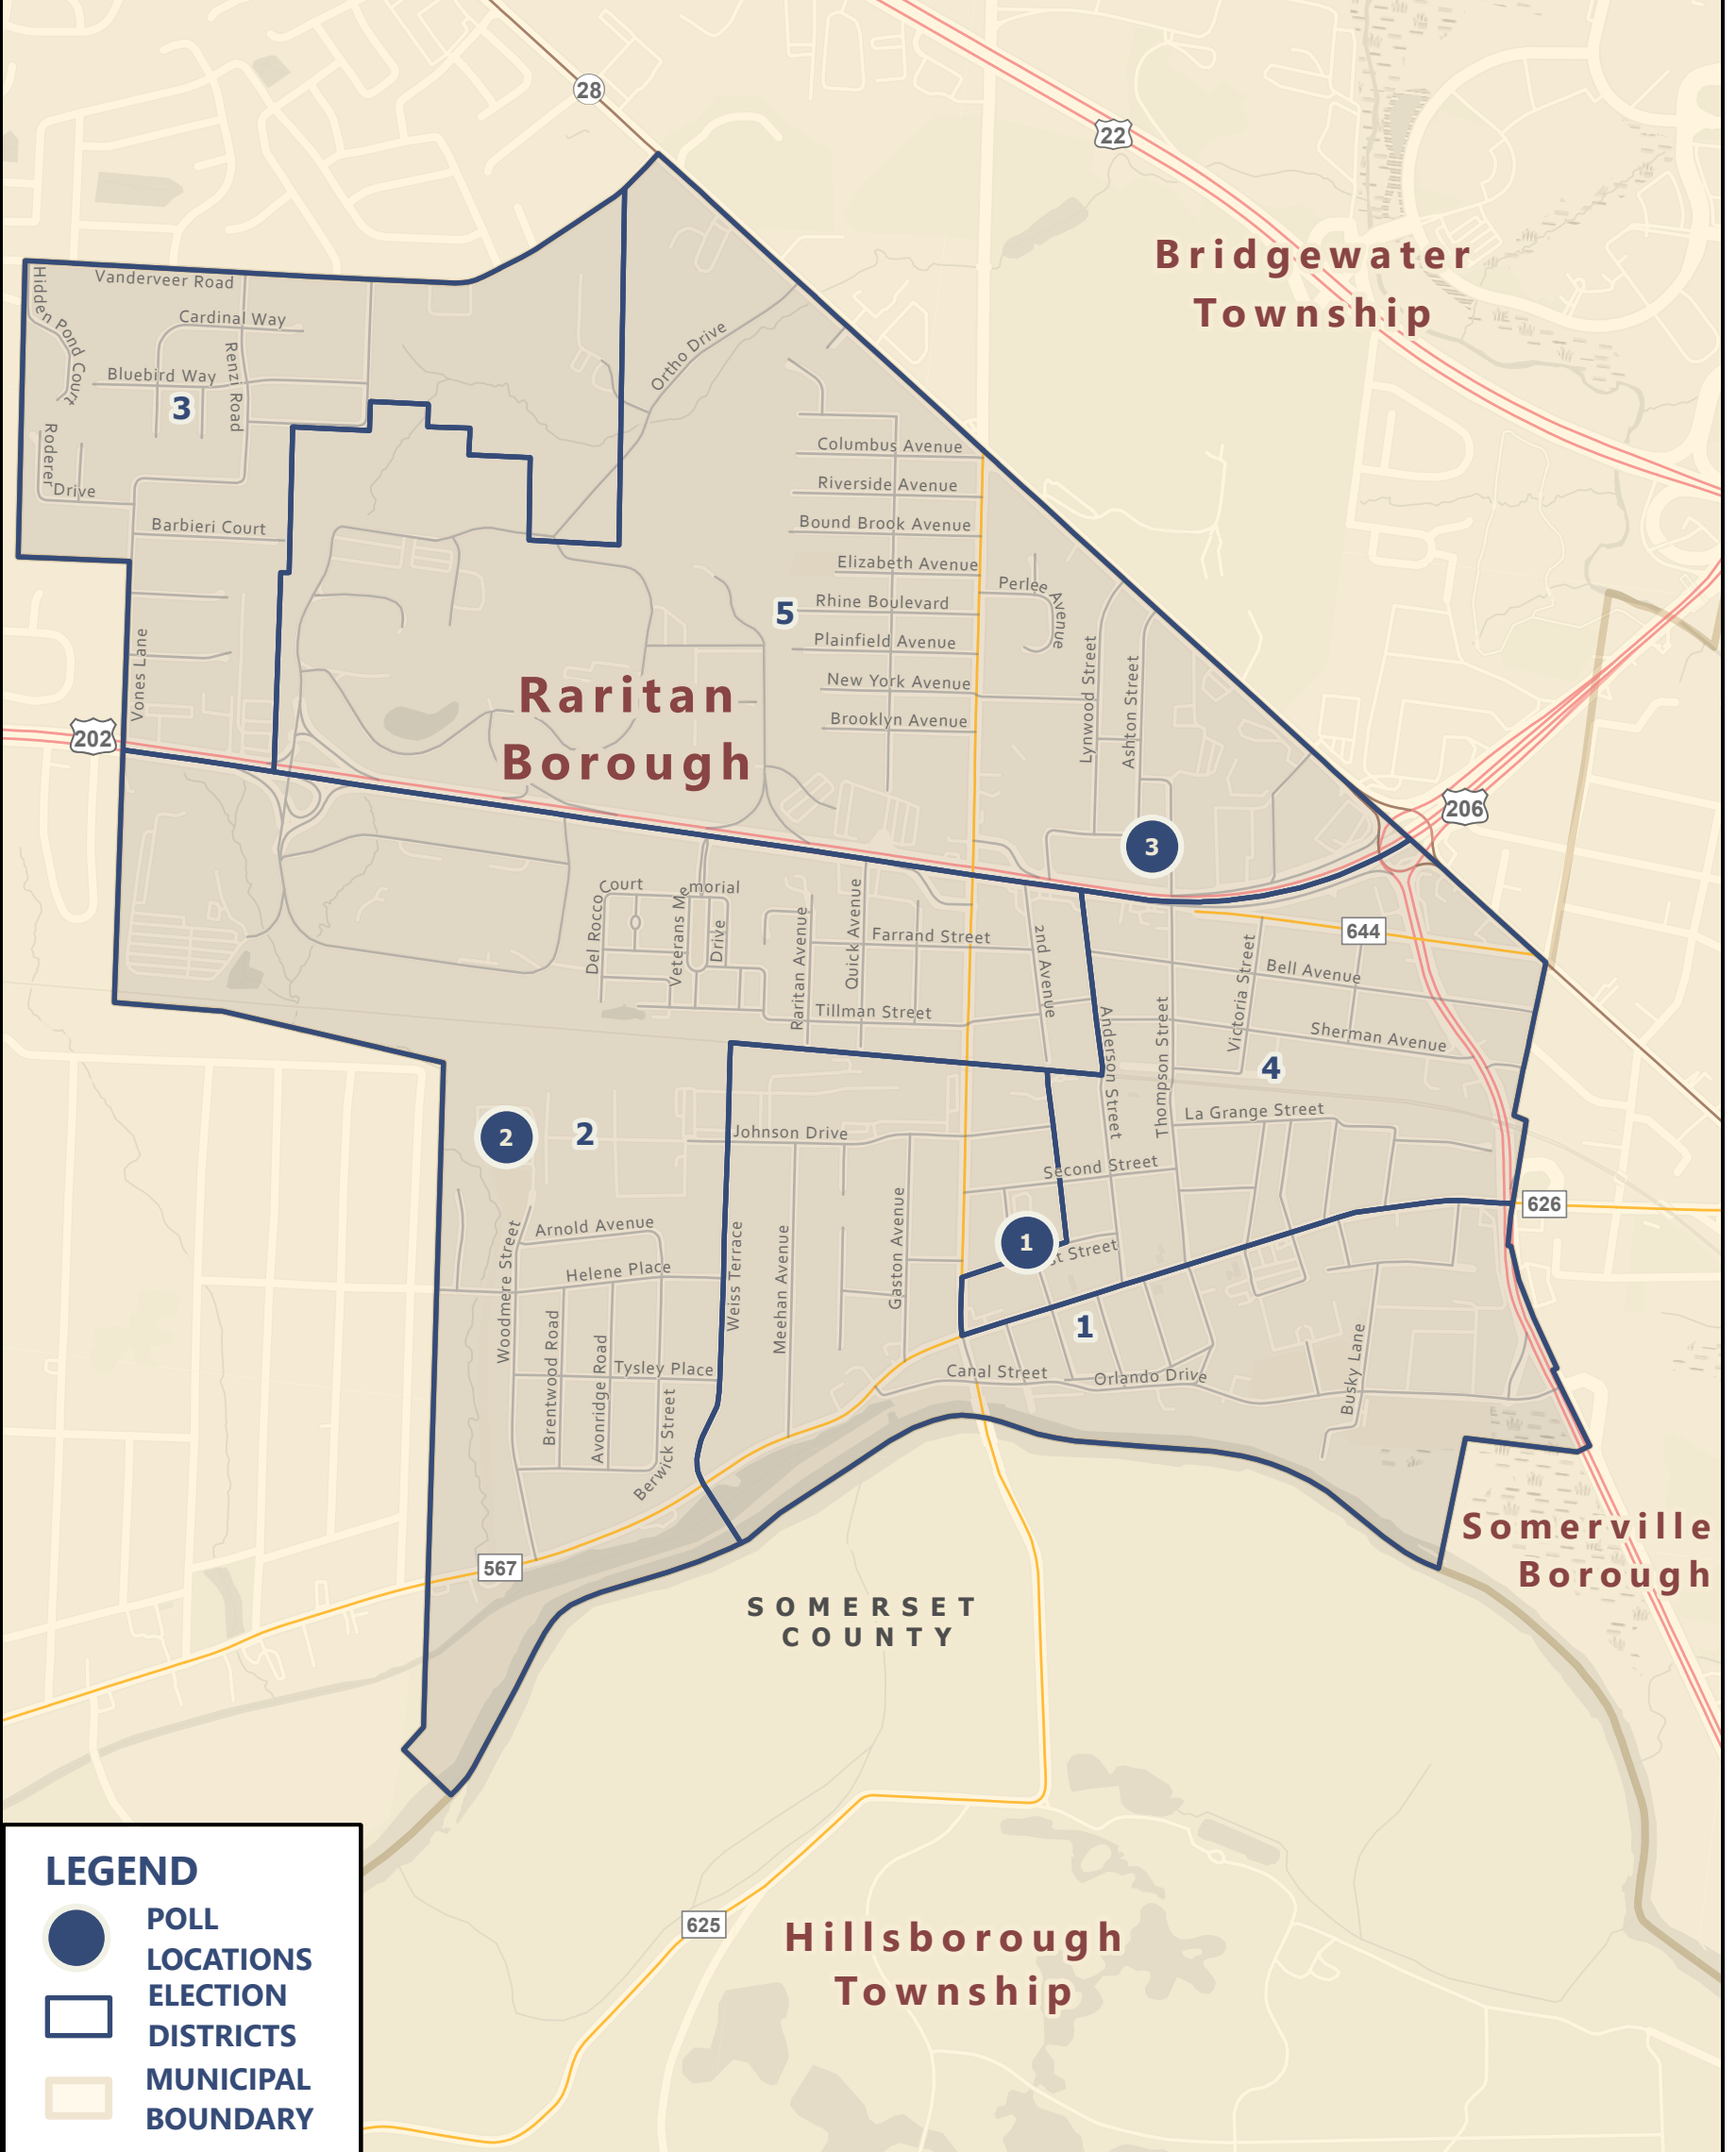

RARITAN BOROUGH ELECTION DISTRICTS BY POLLING LOCATION

POLLING LOCATION	DISTRICT
Municipal Building 22 First Street	1, 4
John F. Kennedy School 255 Woodmere Avenue	2
Raritan Fire Department 611 No. Thompson Street	3, 5

Somerset County provides this map for illustration purposes only, and is not suitable for site-specific, regulatory and/or financial decision-making and/or legal commitments. Somerset County does not guarantee this information to be accurate, correct or complete and assumes no responsibility for errors, omissions or misinterpretations, even if Somerset County is advised of the possibility of errors or omissions or the damages resulting there from.

LEGEND

- POLL LOCATIONS
- ELECTION DISTRICTS
- MUNICIPAL BOUNDARY

ID	Landmark/Building	Address	District(s)	Phone
1	Raritan Borough Municipal Building	22 First Street, Raritan, NJ 08869	1, 4	908-231-1300 x 115
2	John F. Kennedy School	255 Woodmere Street, Raritan, NJ 08869	2	908-231-1300 x 115
3	Raritan Fire Dept - Relief Hose Co. No. 2	611 North Thompson Street	3, 5	908-231-1300 x 115

Data Sources:
Roads and Municipalities (NJGIS, 2025); Election Districts And Polling Locations (SCGIS, 2025). Map data © OpenStreetMap contributors, Microsoft, Facebook, Google, Esri Community Maps contributors, Map layer by Esri.