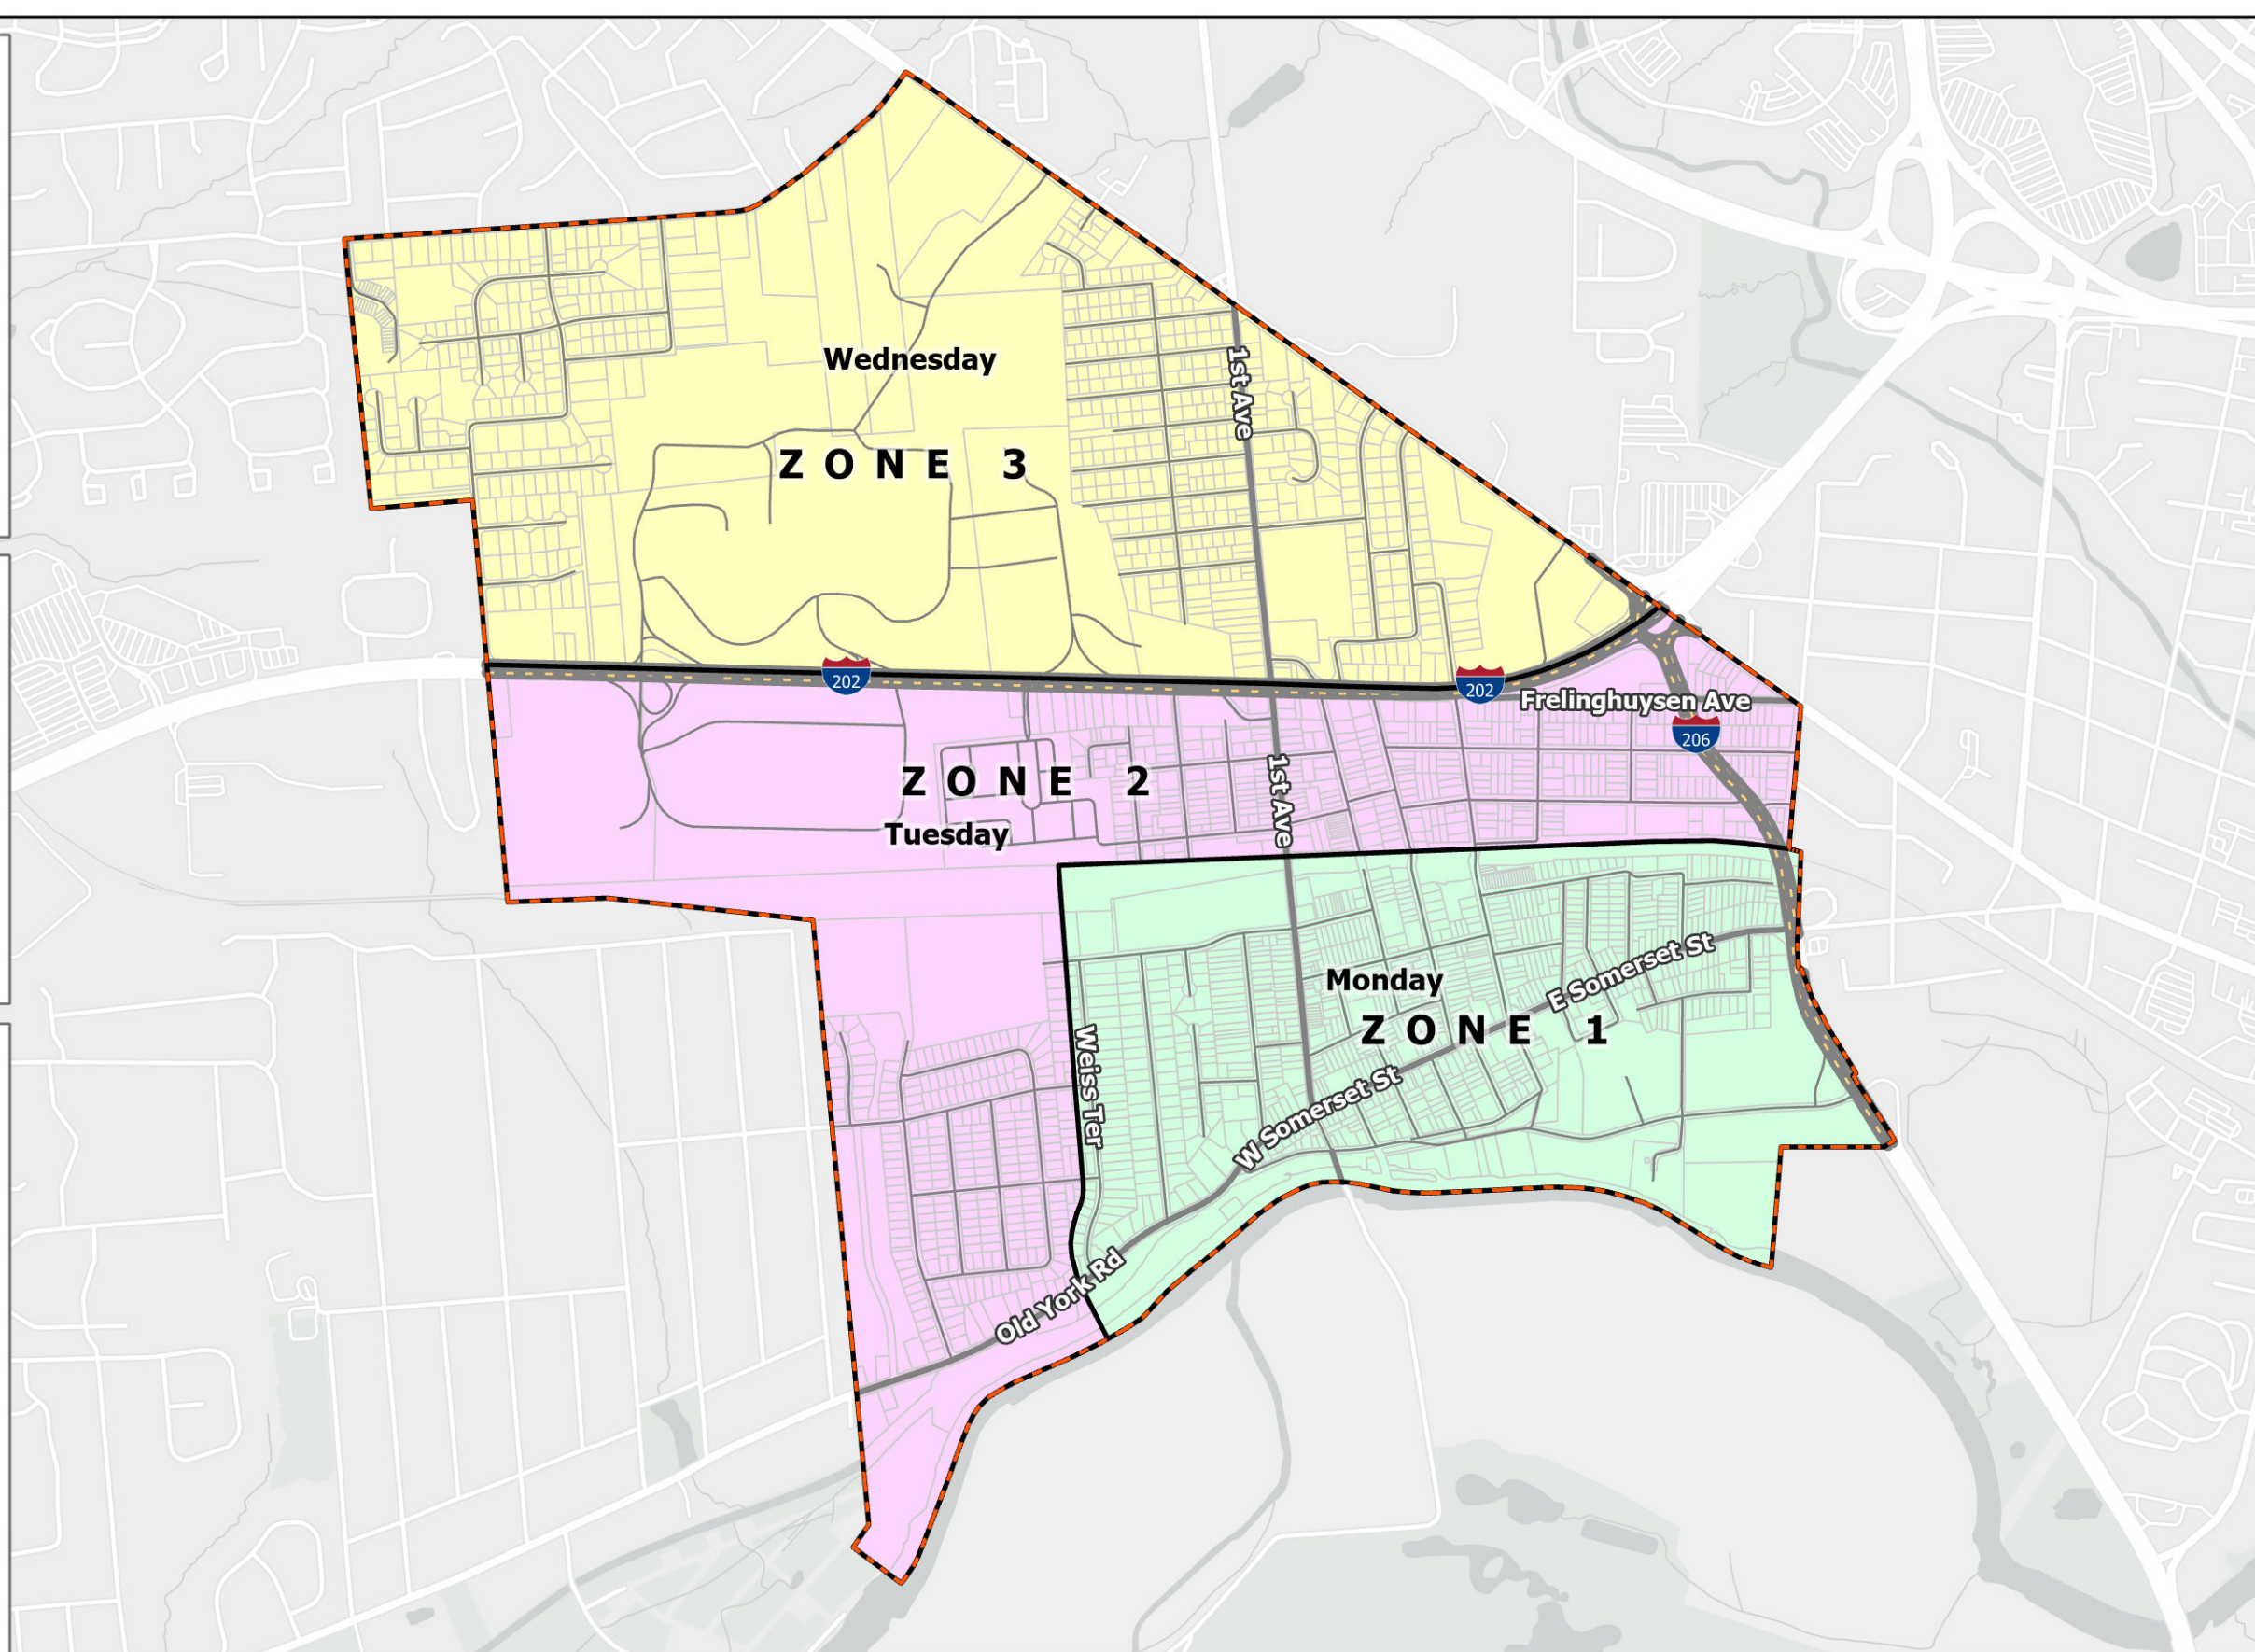

Regular Garbage Pickup Schedule Raritan Borough

Sources: NJGIN, ModIV Data,
NJDOT, U.S.G.S.
February 2024

Raritan Borough

Garbage Pickup Zone

Zone 1

Zone 2

Zone 3

0 0.13 0.25 0.5 Miles

Monday - Zone 1

Area includes:
South of the railroad tracks; East of and including Weiss Terrace

Tuesday - Zone 2

Area includes:
West of Weiss Terrace; South of Route 202 and North of the railroad tracks

Wednesday - Zone 3

Area includes:
North of Route 202, also includes Somerset Street

*Note:

If a holiday occurs during the week, the regular garbage pickup schedule is moved up one day for that week.

Do not place debris generated from construction activity at the curb for pickup during normal collection days or on bulk pickup days.
All construction-related debris must be disposed of privately.

The Department of Public Works has been directed to report the placement of construction-related debris at the curb to the Office of Property Maintenance in the Construction Department.
In the even the debris is not removed from the curb within 24 hours of notice, monetary penalties will be imposed in the amount of \$500.00 per day until such time that the material is removed.